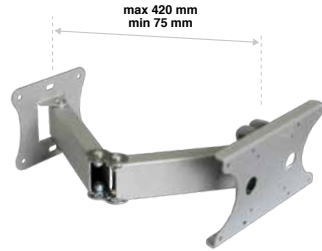

SUPPORTI PER SCHERMI A LED / PLASMA E LCD
LCD - PLASMA MOUNTS

M.D.W. Srl 051-4157592 // 328-3333111 // WWW.ARMADI-RACK.IT

Art. LCDBR2A

Max Load / Portata:
15 Kg

Tech Info:
135x105x310
2 Kg
1 pz
0,0053

Universal wall mount and adjustable inclination from 0 to 20°, for TV with VESA 7.5 x 7.5, 10 x 10, or 20 x 10 cm bracket. Silver finish.

Colours:
Aluminio goffrato Aluminium