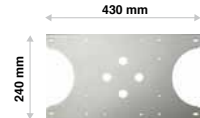

Art. LCDBR2040A

Tech Info:
270x50x490
1,8 Kg
1 pz
0,0084

Adaptor for using items LCDS - LCDBR series to mount TV with VESA 40x20 cm, 20x20 cm or 10x20 cm. Aluminium finish

Colours:
Aluminio goffrato Aluminium