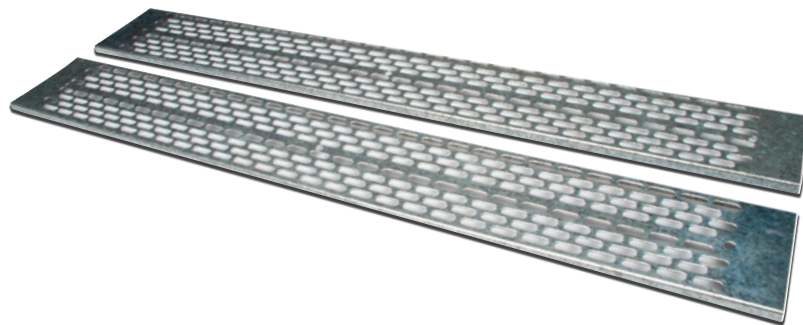

## Potential equalisation Panel for DIGITUS® Cabinets

Suitable for all DIGITUS® 19" cabinets. For grounding of all installed components.

- Copper busbar
- 6 earthing leads

**265658 / DN-19 SET**  
Fixing set, Size M6

**142027 / DN-19 EARTH**  
Rowed connection set

## Cable tray for DIGITUS® Network & Server Cabinets

- Vertical installation
- Fixed mounting
- Perforated
- Galvanized sheet steel

**256854 / DN-19 TRAY-3-16U**  
Cable tray DxHxW in mm 10x662x103

**256922 / DN-19 TRAY-3-20U**  
Cable tray DxHxW in mm 10x840x103