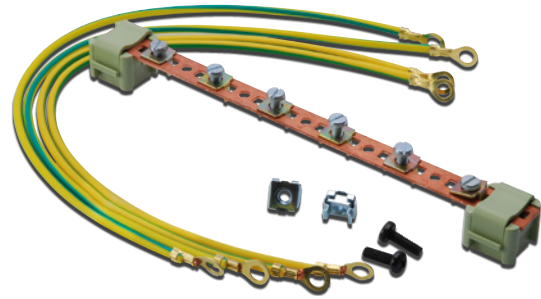

## Fixing set for 483mm (19") Components

- Screws
- Caged nuts
- Set = 50 sets

## Potential equalisation Panel for DIGITUS® Cabinets

Suitable for all DIGITUS® 19" cabinets. For grounding of all installed components.

- Copper busbar
- 6 earthing leads

**265658 / DN-19 SET**  
Fixing set, Size M6

**142027 / DN-19 EARTH**  
Rowed connection set

## Cable tray for DIGITUS® Network & Server Cabinets

- Vertical installation
- Fixed mounting
- Perforated
- Galvanized sheet steel

**256854 / DN-19 TRAY-3-16U**  
Cable tray DxHxW in mm 10x662x103

**256922 / DN-19 TRAY-3-20U**  
Cable tray DxHxW in mm 10x840x103