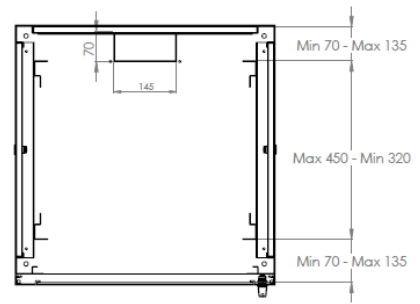

Product Images

Logistic Information

Height units (U)	Height in mm	Width x Depth in mm	Net weight in kg
7U	420 mm	600x450 mm	17 kg
		600x600 mm	19 kg
9U	509 mm	600x450 mm	20 kg
		600x600 mm	23 kg
12U	643 mm	600x450 mm	25 kg
		600x600 mm	30 kg
16U	820 mm	600x450 mm	31 kg
		600x600 mm	37 kg
20U	998 mm	600x450 mm	35 kg
		600x600 mm	40 kg

Technical Drawings

Wall Mounting Cabinets - 600 mm width x 600 mm depth

FRONT VIEW

SIDE VIEW

REAR VIEW

BOTTOM VIEW

TOP VIEW

MAX/STD/MIN EQUIPMENT
MOUNTING DISTANCE

FRONT DOOR
OPENING ANGLE

DIMENSIONS IN
WIDTH AND HEIGHT