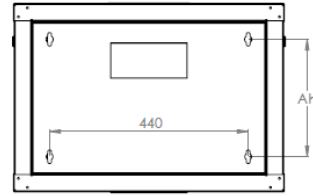

Product Images

Logistic Information

Height units (U)	Height in mm	Width x Depth in mm	Net weight in kg
7U	420 mm	600x450 mm	17 kg
		600x600 mm	19 kg
9U	509 mm	600x450 mm	20 kg
		600x600 mm	23 kg
12U	643 mm	600x450 mm	25 kg
		600x600 mm	30 kg
16U	820 mm	600x450 mm	31 kg
		600x600 mm	37 kg
20U	998 mm	600x450 mm	35 kg
		600x600 mm	40 kg

Technical Drawings

Wall Mounting Cabinets - 600 mm width x 600 mm depth

FRONT VIEW

SIDE VIEW

REAR VIEW

BOTTOM VIEW

TOP VIEW

MAX/STD/MIN EQUIPMENT
MOUNTING DISTANCE

FRONT DOOR
OPENING ANGLE

DIMENSIONS IN
WIDTH AND HEIGHT