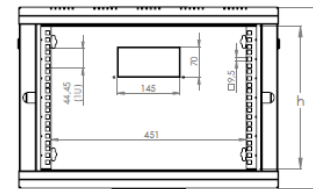

Product Images

Logistic Information

Height units (U)	Height in mm	Width x Depth in mm	Net weight in kg
7U	420 mm	600x450 mm	17 kg
		600x600 mm	19 kg
9U	509 mm	600x450 mm	20 kg
		600x600 mm	23 kg
12U	643 mm	600x450 mm	25 kg
		600x600 mm	30 kg
16U	820 mm	600x450 mm	31 kg
		600x600 mm	37 kg
20U	998 mm	600x450 mm	35 kg
		600x600 mm	40 kg

DN-19 07U-6/6-SW	DIGITUS® 7U wall mounting cabinet, 420x600x600 mm, color black (RAL 9005)
DN-19 09U-6/6-SW	DIGITUS® 9U wall mounting cabinet, 509x600x600 mm, color black (RAL 9005)
DN-19 12U-6/6-SW	DIGITUS® 12U wall mounting cabinet, 643x600x600 mm, color black (RAL 9005)
DN-19 16U-6/6-SW	DIGITUS® 16U wall mounting cabinet, 820x600x600 mm, color black (RAL 9005)
DN-19 20U-6/6-SW	DIGITUS® 20U wall mounting cabinet, 998x600x600 mm, color black (RAL 9005)

Technical Drawings

Wall Mounting Cabinets - 600 mm width x 600 mm depth

FRONT VIEW

SIDE VIEW

REAR VIEW

BOTTOM VIEW

TOP VIEW

MAX/STD/MIN EQUIPMENT
MOUNTING DISTANCE

FRONT DOOR
OPENING ANGLE

DIMENSIONS IN
WIDTH AND HEIGHT