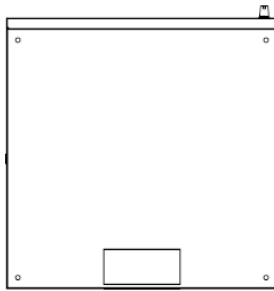

Product Images

Logistic Information

Height units (U)	Height in mm	Width x Depth in mm	Net weight in kg
7U	420 mm	600x450 mm	17 kg
		600x600 mm	19 kg
9U	509 mm	600x450 mm	20 kg
		600x600 mm	23 kg
12U	643 mm	600x450 mm	25 kg
		600x600 mm	30 kg
16U	820 mm	600x450 mm	31 kg
		600x600 mm	37 kg
20U	998 mm	600x450 mm	35 kg
		600x600 mm	40 kg

Technical Drawings

Wall Mounting Cabinets - 600 mm width x 600 mm depth

FRONT VIEW

SIDE VIEW

REAR VIEW

BOTTOM VIEW

TOP VIEW

MAX/STD/MIN EQUIPMENT
MOUNTING DISTANCE

FRONT DOOR
OPENING ANGLE

DIMENSIONS IN
WIDTH AND HEIGHT