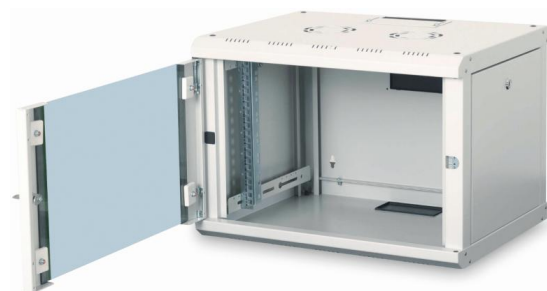

Product Images