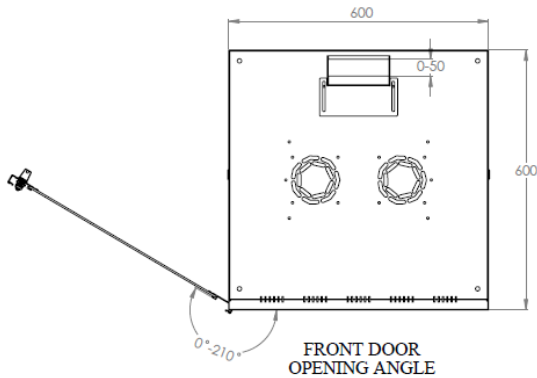

Technical Drawings

Wall Mounting Cabinets - 600 mm width x 600 mm depth

FRONT VIEW

SIDE VIEW

REAR VIEW

BOTTOM VIEW

TOP VIEW

MAX/STD/MIN EQUIPMENT
MOUNTING DISTANCE

FRONT DOOR
OPENING ANGLE

DIMENSIONS IN
WIDTH AND HEIGHT