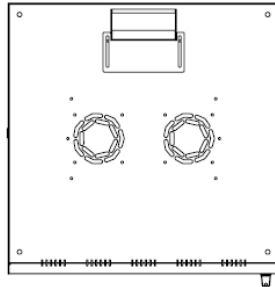

Product Images

Logistic Information

Height units (U)	Height in mm	Width x Depth in mm	Net weight in kg
7U	420 mm	600x450 mm	17 kg
		600x600 mm	19 kg
9U	509 mm	600x450 mm	20 kg
		600x600 mm	23 kg
12U	643 mm	600x450 mm	25 kg
		600x600 mm	30 kg
16U	820 mm	600x450 mm	31 kg
		600x600 mm	37 kg
20U	998 mm	600x450 mm	35 kg
		600x600 mm	40 kg

Technical Drawings

Wall Mounting Cabinets - 600 mm width x 600 mm depth

FRONT VIEW

SIDE VIEW

REAR VIEW

BOTTOM VIEW

TOP VIEW

MAX/STD/MIN EQUIPMENT
MOUNTING DISTANCE

FRONT DOOR
OPENING ANGLE

DIMENSIONS IN
WIDTH AND HEIGHT